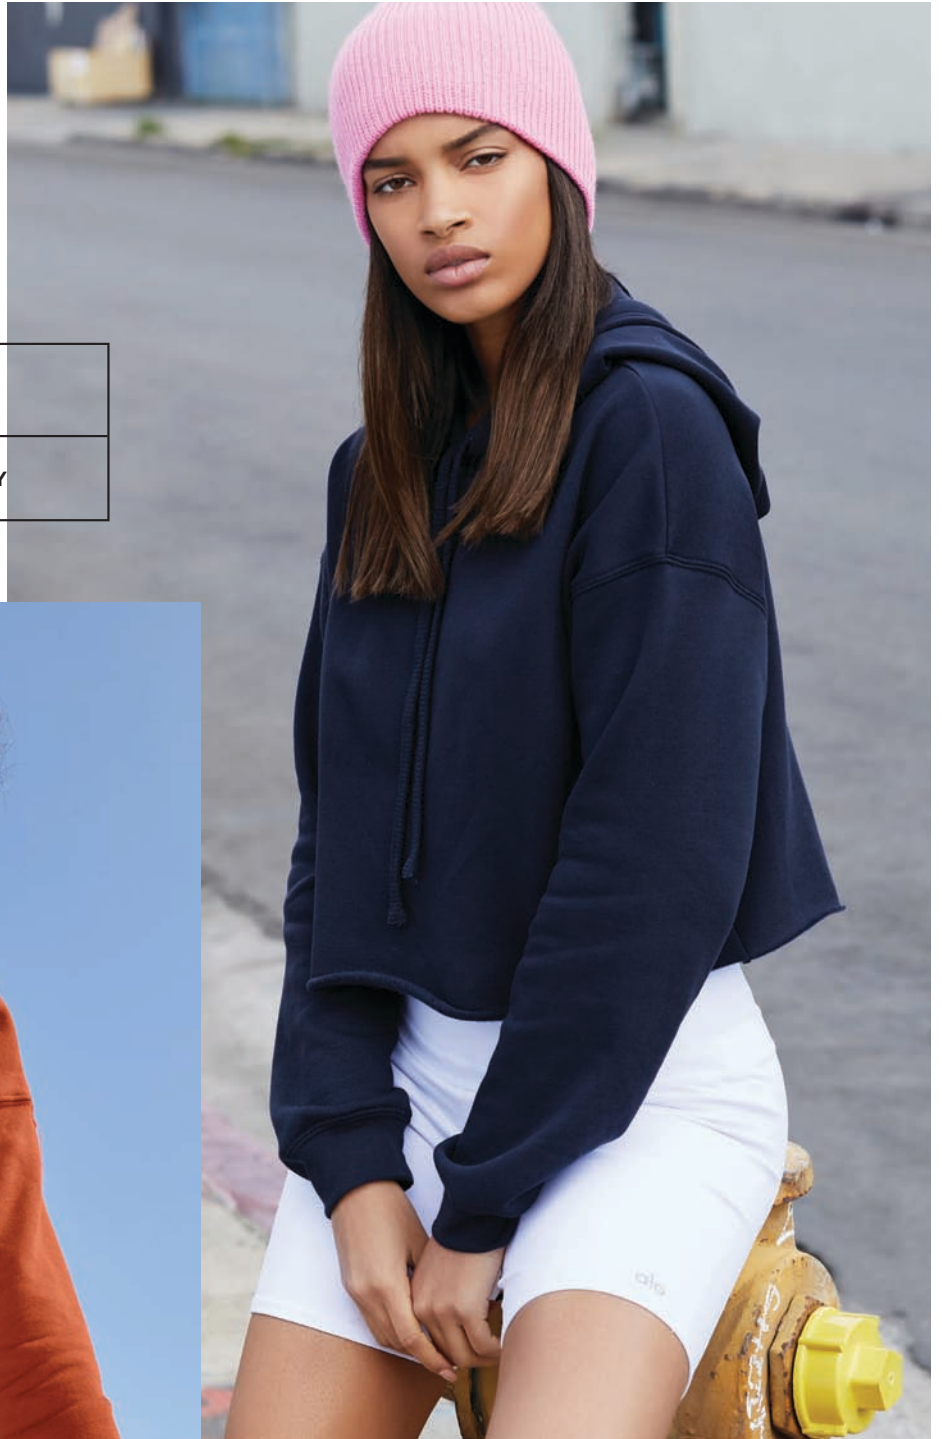

7502	WOMEN'S CROPPED FLEECE HOODIE
	SHOWN IN NEW NAVY